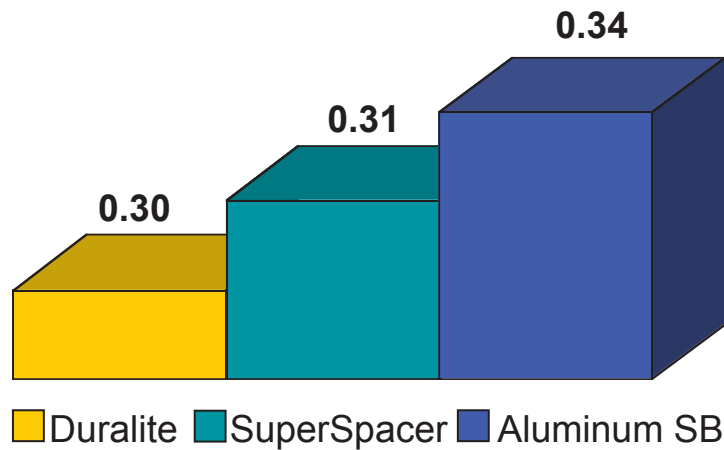

Total Window U Value

Total Window U-value

Duralite can improve the total window U-value.

Warmer window U-values makes you feel more comfortable.

Simulations were performed by Enermodal Engineering Limited using Window 5.2 and Therm 5.2 as per NFRC 100, and NFRC 500, 2001. Dec. 23, 2003.